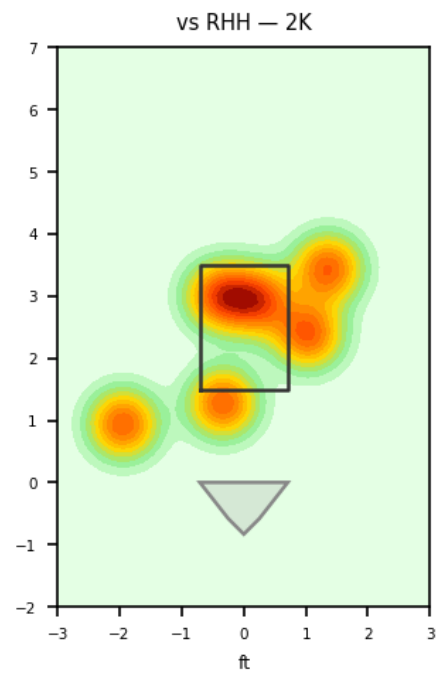

## Pitching Profile

Pitch Type	Count	%	Avg Velo	Max Velo	Avg Spin	IVB	HB	Ext	Whiff%
Sinker	20	44.4%	89.6	91.0	2090.0	6.9	11.0	6.2	20.0%
Slider	10	22.2%	84.0	85.4	2396.0	3.0	-3.5	5.9	-
Changeup	9	20.0%	84.3	88.2	1752.0	5.7	10.7	6.3	40.0%
Curveball	4	8.9%	78.4	79.4	2575.0	-3.8	-7.8	5.6	50.0%
Four-Seam	2	4.4%	88.8	89.4	2134.0	12.7	9.6	6.3	-

## Movement Profile

**Location Density**

**Location by Pitch Type & Count**

**Location by Handedness & Count**

### Splits vs LHH

Pitch	Count	%	Velo	Spin	IVB	HB	Whiff%
Sinker	9	47.4%	89.8	2082.0	7.0	11.1	33.3%
Changeup	8	42.1%	83.8	1744.0	5.9	10.8	50.0%
Curveball	1	5.3%	79.4	2461.0	-2.3	-4.5	-
Slider	1	5.3%	83.2	2357.0	3.9	-4.6	-