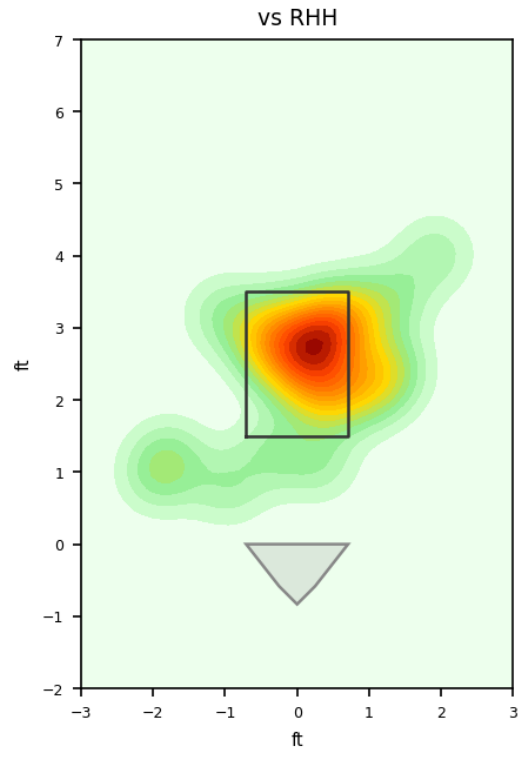

## Pitching Profile

Pitch Type	Count	%	Avg Velo	Max Velo	Avg Spin	IVB	HB	Ext	Whiff%
Sinker	20	44.4%	89.6	91.0	2090.0	6.9	11.0	6.2	20.0%
Slider	10	22.2%	84.0	85.4	2396.0	3.0	-3.5	5.9	-
Changeup	9	20.0%	84.3	88.2	1752.0	5.7	10.7	6.3	40.0%
Curveball	4	8.9%	78.4	79.4	2575.0	-3.8	-7.8	5.6	50.0%
Four-Seam	2	4.4%	88.8	89.4	2134.0	12.7	9.6	6.3	-

## Movement Profile

**Location Density**

**Location by Pitch Type & Count**

**Location by Handedness & Count**