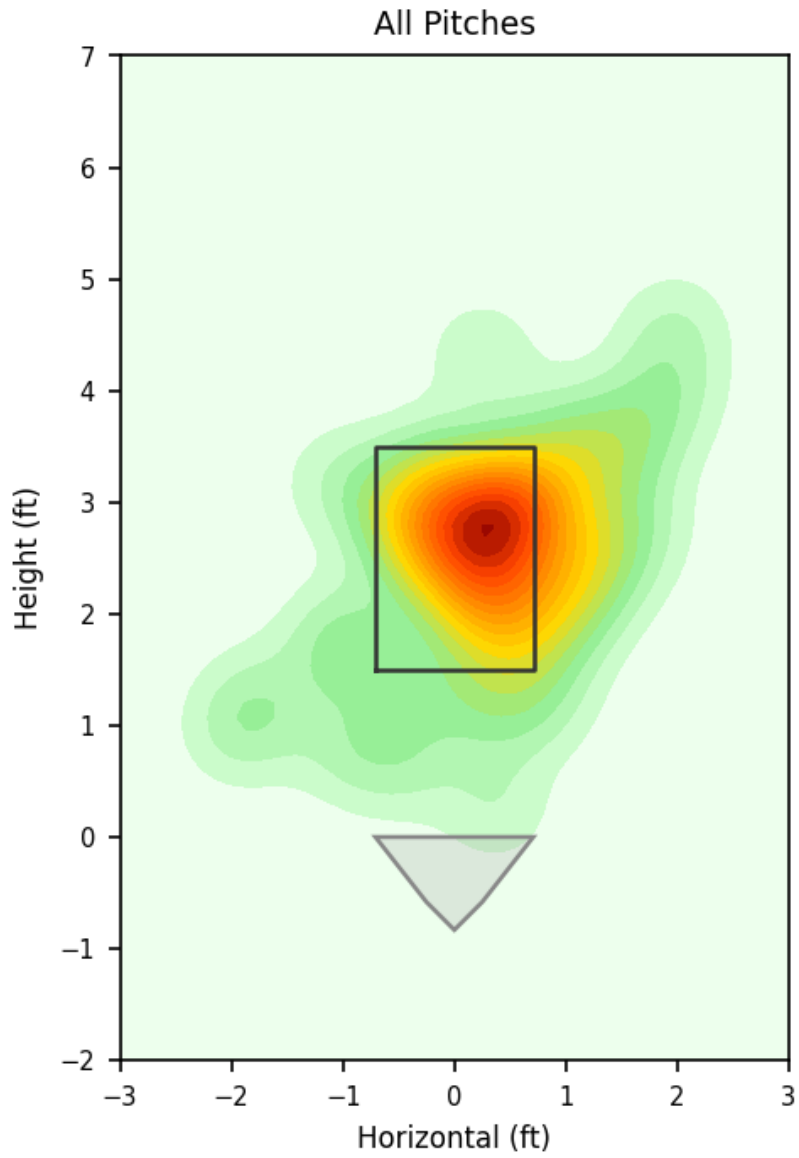

## Pitching Profile

Pitch Type	Count	%	Avg Velo	Max Velo	Avg Spin	IVB	HB	Ext	Whiff%
Sinker	20	44.4%	89.6	91.0	2090.0	6.9	11.0	6.2	20.0%
Slider	10	22.2%	84.0	85.4	2396.0	3.0	-3.5	5.9	-
Changeup	9	20.0%	84.3	88.2	1752.0	5.7	10.7	6.3	40.0%
Curveball	4	8.9%	78.4	79.4	2575.0	-3.8	-7.8	5.6	50.0%
Four-Seam	2	4.4%	88.8	89.4	2134.0	12.7	9.6	6.3	-

## Movement Profile

**Location Density**

**Location by Pitch Type & Count**

**Location by Handedness & Count**