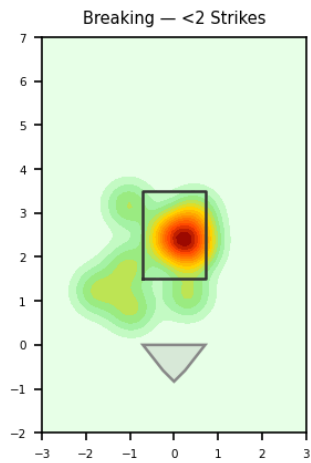

## Pitching Profile

Pitch Type	Count	%	Avg Velo	Max Velo	Avg Spin	IVB	HB	Ext	Whiff%
Sinker	20	44.4%	89.6	91.0	2090.0	6.9	11.0	6.2	20.0%
Slider	10	22.2%	84.0	85.4	2396.0	3.0	-3.5	5.9	-
Changeup	9	20.0%	84.3	88.2	1752.0	5.7	10.7	6.3	40.0%
Curveball	4	8.9%	78.4	79.4	2575.0	-3.8	-7.8	5.6	50.0%
Four-Seam	2	4.4%	88.8	89.4	2134.0	12.7	9.6	6.3	-

## Movement Profile

**Location Density**

**Location by Pitch Type & Count**

**Location by Handedness & Count**

### Splits vs LHH

Pitch	Count	%	Velo	Spin	IVB	HB	Whiff%
Sinker	9	47.4%	89.8	2082.0	7.0	11.1	33.3%
Changeup	8	42.1%	83.8	1744.0	5.9	10.8	50.0%
Curveball	1	5.3%	79.4	2461.0	-2.3	-4.5	-
Slider	1	5.3%	83.2	2357.0	3.9	-4.6	-