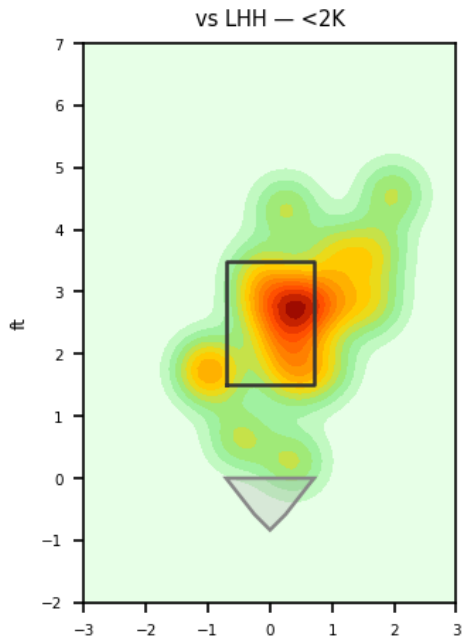

## Pitching Profile

Pitch Type	Count	%	Avg Velo	Max Velo	Avg Spin	IVB	HB	Ext	Whiff%
Sinker	20	44.4%	89.6	91.0	2090.0	6.9	11.0	6.2	20.0%
Slider	10	22.2%	84.0	85.4	2396.0	3.0	-3.5	5.9	-
Changeup	9	20.0%	84.3	88.2	1752.0	5.7	10.7	6.3	40.0%
Curveball	4	8.9%	78.4	79.4	2575.0	-3.8	-7.8	5.6	50.0%
Four-Seam	2	4.4%	88.8	89.4	2134.0	12.7	9.6	6.3	-

## Movement Profile

**Location Density**

**Location by Pitch Type & Count**

**Location by Handedness & Count**