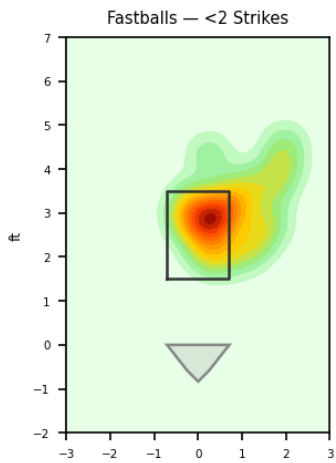

## Pitching Profile

Pitch Type	Count	%	Avg Velo	Max Velo	Avg Spin	IVB	HB	Ext	Whiff%
Sinker	20	44.4%	89.6	91.0	2090.0	6.9	11.0	6.2	20.0%
Slider	10	22.2%	84.0	85.4	2396.0	3.0	-3.5	5.9	-
Changeup	9	20.0%	84.3	88.2	1752.0	5.7	10.7	6.3	40.0%
Curveball	4	8.9%	78.4	79.4	2575.0	-3.8	-7.8	5.6	50.0%
Four-Seam	2	4.4%	88.8	89.4	2134.0	12.7	9.6	6.3	-

## Movement Profile

**Location Density**

**Location by Pitch Type & Count**

**Location by Handedness & Count**

### Splits vs LHH

Pitch	Count	%	Velo	Spin	IVB	HB	Whiff%
Sinker	9	47.4%	89.8	2082.0	7.0	11.1	33.3%
Changeup	8	42.1%	83.8	1744.0	5.9	10.8	50.0%
Curveball	1	5.3%	79.4	2461.0	-2.3	-4.5	-
Slider	1	5.3%	83.2	2357.0	3.9	-4.6	-