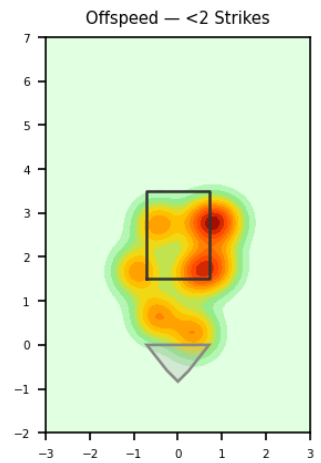

## Pitching Profile

Pitch Type	Count	%	Avg Velo	Max Velo	Avg Spin	IVB	HB	Ext	Whiff%
Sinker	20	44.4%	89.6	91.0	2090.0	6.9	11.0	6.2	20.0%
Slider	10	22.2%	84.0	85.4	2396.0	3.0	-3.5	5.9	-
Changeup	9	20.0%	84.3	88.2	1752.0	5.7	10.7	6.3	40.0%
Curveball	4	8.9%	78.4	79.4	2575.0	-3.8	-7.8	5.6	50.0%
Four-Seam	2	4.4%	88.8	89.4	2134.0	12.7	9.6	6.3	-

## Movement Profile

**Location Density**

**Location by Pitch Type & Count**

**Location by Handedness & Count**