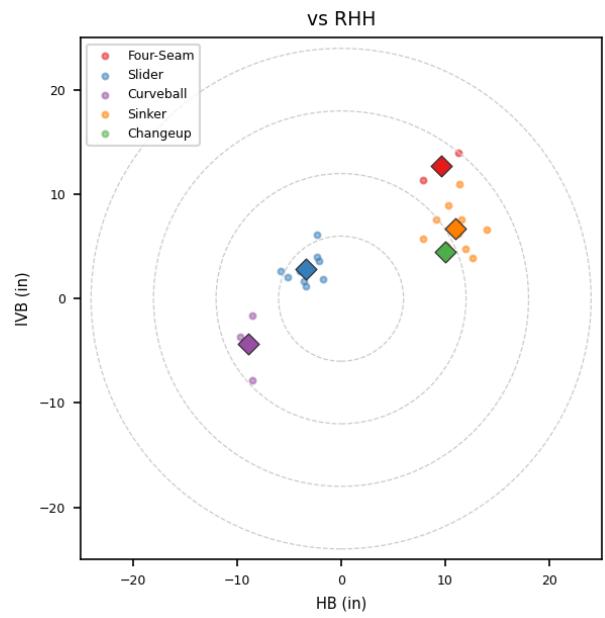

## Pitching Profile

Pitch Type	Count	%	Avg Velo	Max Velo	Avg Spin	IVB	HB	Ext	Whiff%
Sinker	20	44.4%	89.6	91.0	2090.0	6.9	11.0	6.2	20.0%
Slider	10	22.2%	84.0	85.4	2396.0	3.0	-3.5	5.9	-
Changeup	9	20.0%	84.3	88.2	1752.0	5.7	10.7	6.3	40.0%
Curveball	4	8.9%	78.4	79.4	2575.0	-3.8	-7.8	5.6	50.0%
Four-Seam	2	4.4%	88.8	89.4	2134.0	12.7	9.6	6.3	-

## Movement Profile

**Location Density**

**Location by Pitch Type & Count**

**Location by Handedness & Count**