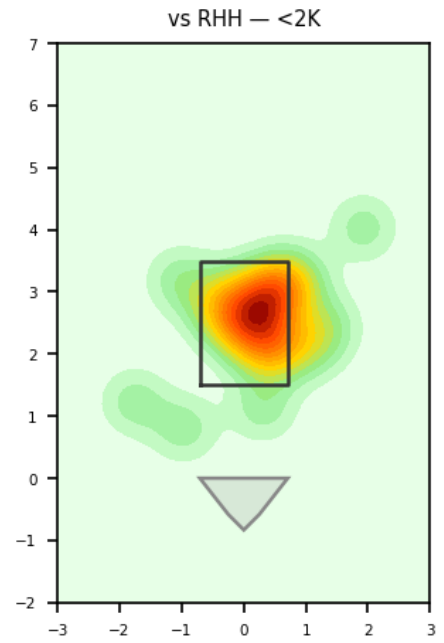

## Pitching Profile

Pitch Type	Count	%	Avg Velo	Max Velo	Avg Spin	IVB	HB	Ext	Whiff%
Sinker	20	44.4%	89.6	91.0	2090.0	6.9	11.0	6.2	20.0%
Slider	10	22.2%	84.0	85.4	2396.0	3.0	-3.5	5.9	-
Changeup	9	20.0%	84.3	88.2	1752.0	5.7	10.7	6.3	40.0%
Curveball	4	8.9%	78.4	79.4	2575.0	-3.8	-7.8	5.6	50.0%
Four-Seam	2	4.4%	88.8	89.4	2134.0	12.7	9.6	6.3	-

## Movement Profile

**Location Density**

**Location by Pitch Type & Count**

**Location by Handedness & Count**

### Splits vs LHH

Pitch	Count	%	Velo	Spin	IVB	HB	Whiff%
Sinker	9	47.4%	89.8	2082.0	7.0	11.1	33.3%
Changeup	8	42.1%	83.8	1744.0	5.9	10.8	50.0%
Curveball	1	5.3%	79.4	2461.0	-2.3	-4.5	-
Slider	1	5.3%	83.2	2357.0	3.9	-4.6	-