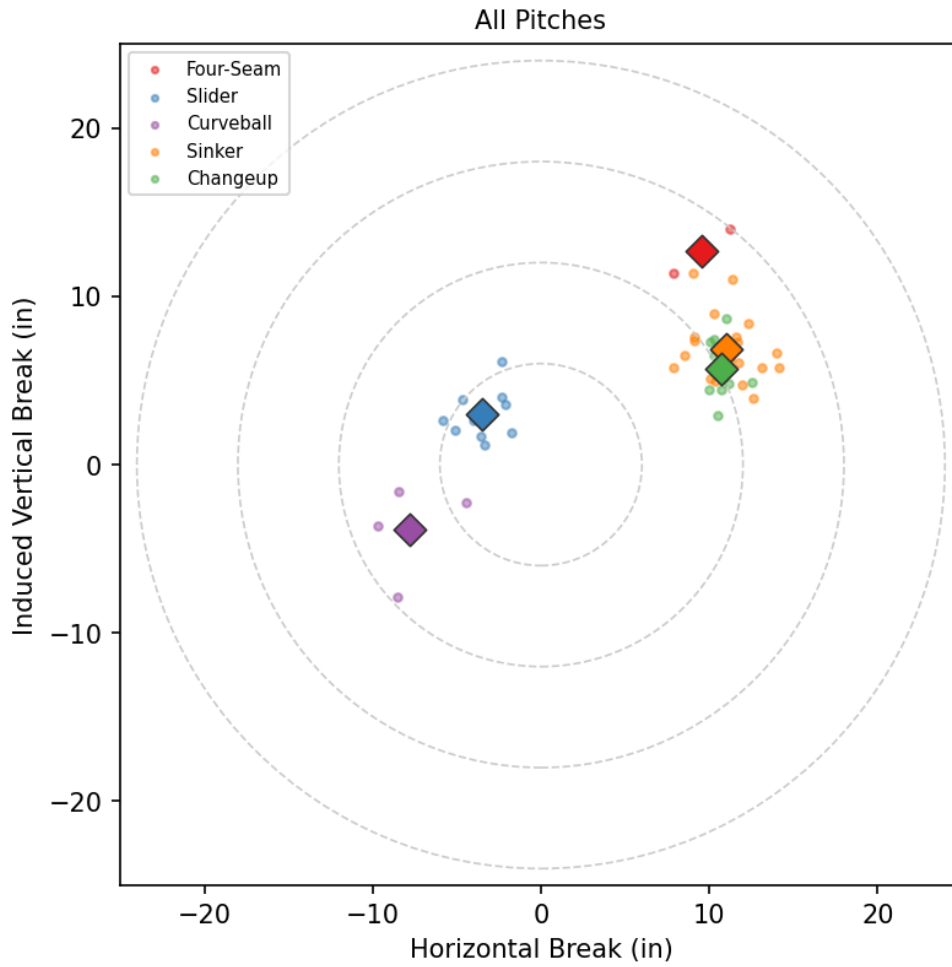

## Pitching Profile

Pitch Type	Count	%	Avg Velo	Max Velo	Avg Spin	IVB	HB	Ext	Whiff%
Sinker	20	44.4%	89.6	91.0	2090.0	6.9	11.0	6.2	20.0%
Slider	10	22.2%	84.0	85.4	2396.0	3.0	-3.5	5.9	-
Changeup	9	20.0%	84.3	88.2	1752.0	5.7	10.7	6.3	40.0%
Curveball	4	8.9%	78.4	79.4	2575.0	-3.8	-7.8	5.6	50.0%
Four-Seam	2	4.4%	88.8	89.4	2134.0	12.7	9.6	6.3	-

## Movement Profile

**Location Density**

**Location by Pitch Type & Count**

**Location by Handedness & Count**

### Splits vs LHH

Pitch	Count	%	Velo	Spin	IVB	HB	Whiff%
Sinker	9	47.4%	89.8	2082.0	7.0	11.1	33.3%
Changeup	8	42.1%	83.8	1744.0	5.9	10.8	50.0%
Curveball	1	5.3%	79.4	2461.0	-2.3	-4.5	-
Slider	1	5.3%	83.2	2357.0	3.9	-4.6	-

## Traditional Pitching (API)

---

Stat	Value	Stat	Value
W-L	0-0	ERA	3.0
G/GS	1/0	SV/HD	0/0
IP	3.0	H/ER/HR	3/1/1
K/BB	2/0	K/BB Ratio	-
WHIP	1.0	K/9	6.0
BB/9	0.0	BF	12