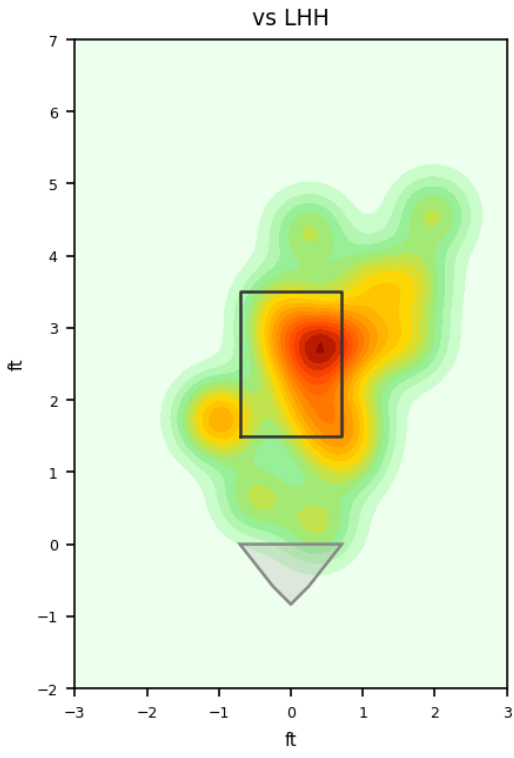

## Pitching Profile

Pitch Type	Count	%	Avg Velo	Max Velo	Avg Spin	IVB	HB	Ext	Whiff%
Sinker	20	44.4%	89.6	91.0	2090.0	6.9	11.0	6.2	20.0%
Slider	10	22.2%	84.0	85.4	2396.0	3.0	-3.5	5.9	-
Changeup	9	20.0%	84.3	88.2	1752.0	5.7	10.7	6.3	40.0%
Curveball	4	8.9%	78.4	79.4	2575.0	-3.8	-7.8	5.6	50.0%
Four-Seam	2	4.4%	88.8	89.4	2134.0	12.7	9.6	6.3	-

## Movement Profile

**Location Density**

**Location by Pitch Type & Count**

**Location by Handedness & Count**