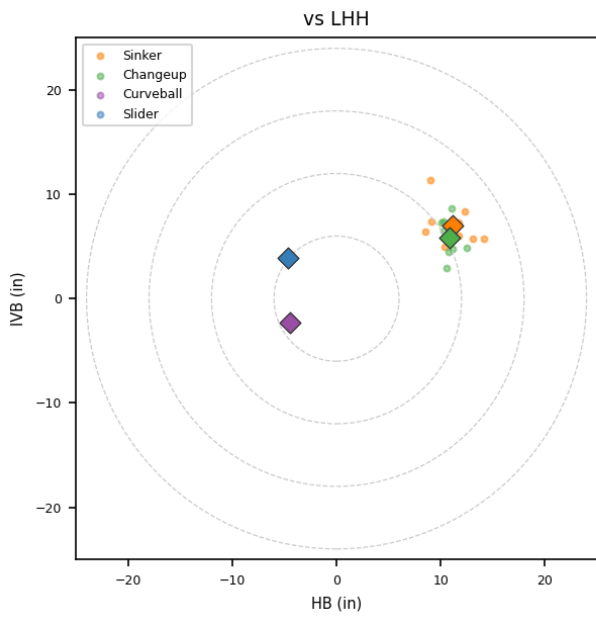

## Pitching Profile

Pitch Type	Count	%	Avg Velo	Max Velo	Avg Spin	IVB	HB	Ext	Whiff%
Sinker	20	44.4%	89.6	91.0	2090.0	6.9	11.0	6.2	20.0%
Slider	10	22.2%	84.0	85.4	2396.0	3.0	-3.5	5.9	-
Changeup	9	20.0%	84.3	88.2	1752.0	5.7	10.7	6.3	40.0%
Curveball	4	8.9%	78.4	79.4	2575.0	-3.8	-7.8	5.6	50.0%
Four-Seam	2	4.4%	88.8	89.4	2134.0	12.7	9.6	6.3	-

## Movement Profile

**Location Density**

**Location by Pitch Type & Count**

**Location by Handedness & Count**

## Traditional Pitching (API)

---

Stat	Value	Stat	Value
W-L	0-0	ERA	3.0
G/GS	1/0	SV/HD	0/0
IP	3.0	H/ER/HR	3/1/1
K/BB	2/0	K/BB Ratio	-
WHIP	1.0	K/9	6.0
BB/9	0.0	BF	12