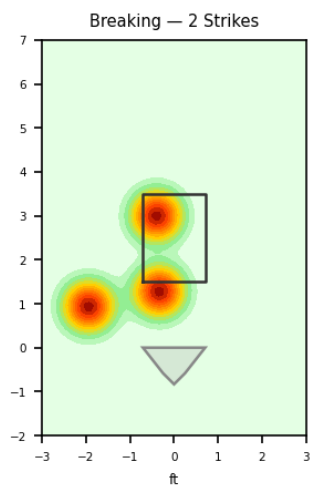

## Pitching Profile

Pitch Type	Count	%	Avg Velo	Max Velo	Avg Spin	IVB	HB	Ext	Whiff%
Sinker	20	44.4%	89.6	91.0	2090.0	6.9	11.0	6.2	20.0%
Slider	10	22.2%	84.0	85.4	2396.0	3.0	-3.5	5.9	-
Changeup	9	20.0%	84.3	88.2	1752.0	5.7	10.7	6.3	40.0%
Curveball	4	8.9%	78.4	79.4	2575.0	-3.8	-7.8	5.6	50.0%
Four-Seam	2	4.4%	88.8	89.4	2134.0	12.7	9.6	6.3	-

## Movement Profile

**Location Density**

**Location by Pitch Type & Count**

**Location by Handedness & Count**

### Splits vs LHH

Pitch	Count	%	Velo	Spin	IVB	HB	Whiff%
Sinker	9	47.4%	89.8	2082.0	7.0	11.1	33.3%
Changeup	8	42.1%	83.8	1744.0	5.9	10.8	50.0%
Curveball	1	5.3%	79.4	2461.0	-2.3	-4.5	-
Slider	1	5.3%	83.2	2357.0	3.9	-4.6	-