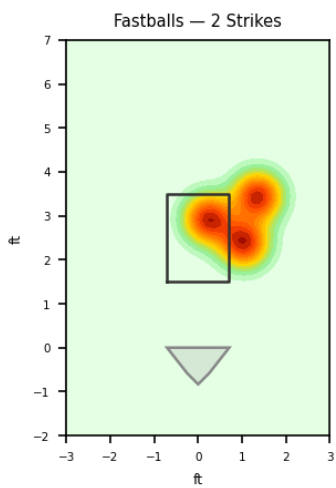

## Pitching Profile

Pitch Type	Count	%	Avg Velo	Max Velo	Avg Spin	IVB	HB	Ext	Whiff%
Sinker	20	44.4%	89.6	91.0	2090.0	6.9	11.0	6.2	20.0%
Slider	10	22.2%	84.0	85.4	2396.0	3.0	-3.5	5.9	-
Changeup	9	20.0%	84.3	88.2	1752.0	5.7	10.7	6.3	40.0%
Curveball	4	8.9%	78.4	79.4	2575.0	-3.8	-7.8	5.6	50.0%
Four-Seam	2	4.4%	88.8	89.4	2134.0	12.7	9.6	6.3	-

## Movement Profile

**Location Density**

**Location by Pitch Type & Count**

**Location by Handedness & Count**